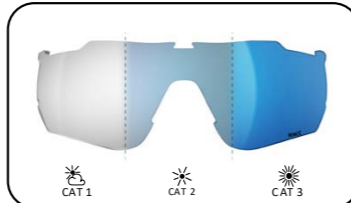

NERO • RW ORO  
BLACK • RW GOLD

RW  
RWX

RW next

IN DOTAZIONE 023  
INCLUDED WITH

SECONDA LENTE - SECOND LENS

RW

ARANCIO • ORANGE

RW next