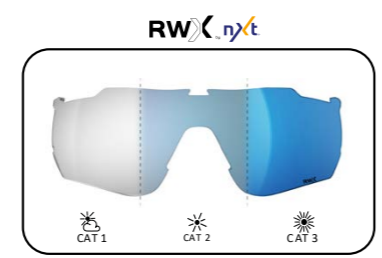

RW  
RWX

NERO • RW ROSSO  
BLACK • RW RED

NERO • RW NERO  
BLACK • RW BLACK

IN DOTAZIONE 022  
INCLUDED WITH

SECONDALENTE  
SECOND LENS

RW

RWK nxt

KIT OPTIK B6